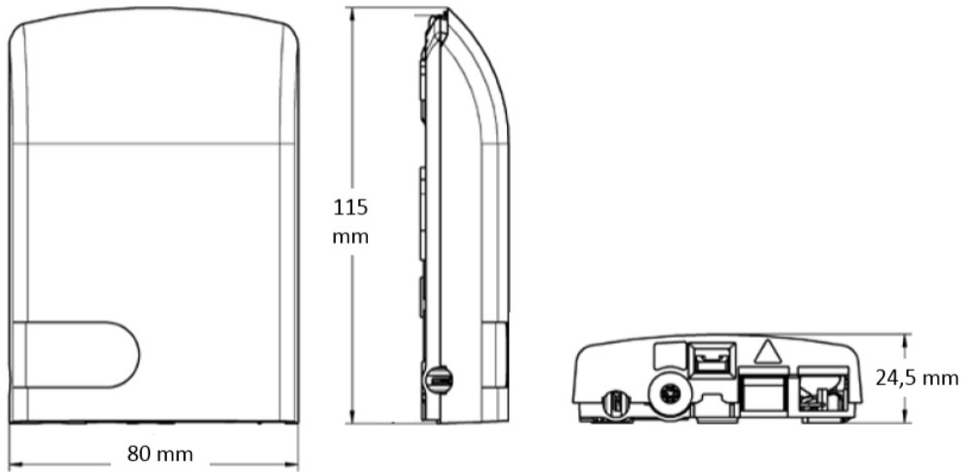

Material Specifications

Material Type LSZH thermoplastic

Optical Specifications

Fiber Mode Singlemode

Environmental Specifications

Operating Temperature -40 °C to +70 °C (-40 °F to +158 °F)

Environmental Space Indoor

Packaging and Weights

Packaging quantity 1

Regulatory Compliance/Certifications

Agency	Classification
CHINA-ROHS	Below maximum concentration value
REACH-SVHC	Compliant as per SVHC revision on www.commscope.com/ProductCompliance
ROHS	Compliant
UK-ROHS	Compliant