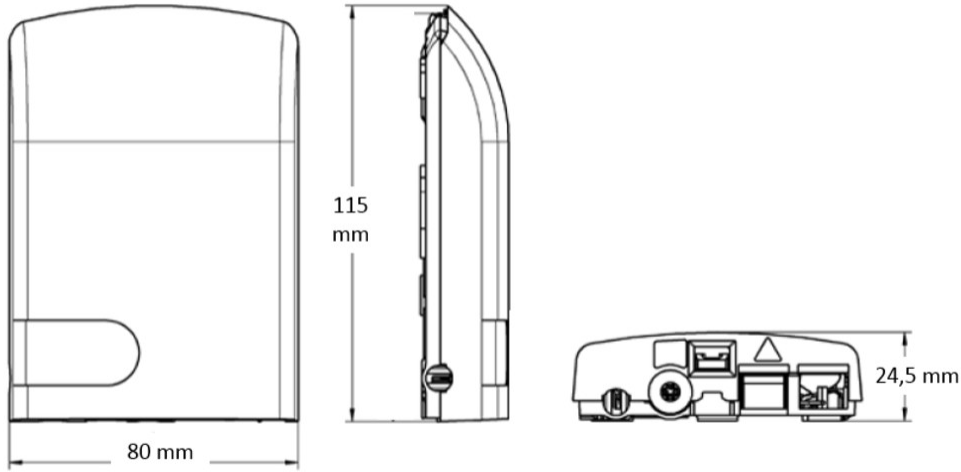

Material Specifications

Material Type LSZH thermoplastic

Optical Specifications

Fiber Mode Singlemode

Environmental Specifications

Operating Temperature -40 °C to +70 °C (-40 °F to +158 °F)

Environmental Space Indoor

Packaging and Weights

Packaging quantity 1

Regulatory Compliance/Certifications

Agency	Classification
CHINA-ROHS	Below maximum concentration value
REACH-SVHC	Compliant as per SVHC revision on www.commscope.com/ProductCompliance
ROHS	Compliant
UK-ROHS	Compliant