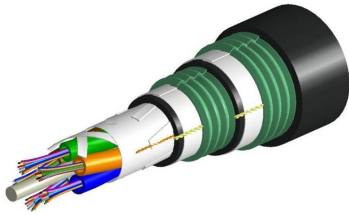

O-LA

Base Product

Fiber Optic Cable, Outdoor Arid Core Gel-Filled Tubes, Loose Tube, CST Armored

- CommScope's outside plant fiber cables are made with high-performance, standards-compliant materials
- The portfolio includes both armored and dielectric designs available with dry or gel-filled tubes
- Superior mechanical and optical performance with unmatched stability and quality

Product Classification

Regional Availability	Asia Australia/New Zealand EMEA Latin America North America
Portfolio	CommScope®
Product Type	Fiber OSP cable
Product Series	O-LA

General Specifications

Armor Type	Corrugated steel
Cable Type	Loose tube
Construction Type	Armored
Subunit Type	Gel-filled