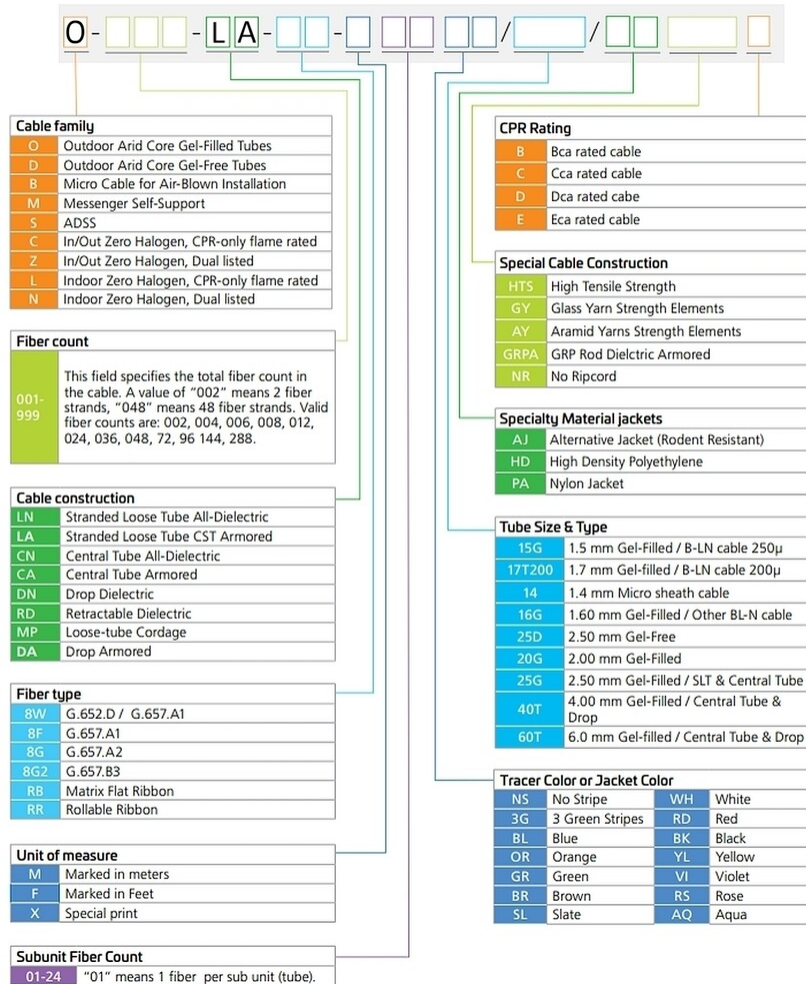

O-LA

Base Product

Fiber Optic Cable, Outdoor Arid Core Gel-Filled Tubes, Loose Tube, CST Armored

- CommScope's outside plant fiber cables are made with high-performance, standards-compliant materials
- The portfolio includes both armored and dielectric designs available with dry or gel-filled tubes
- Superior mechanical and optical performance with unmatched stability and quality

Product Classification

Regional Availability	Asia Australia/New Zealand EMEA Latin America North America
Portfolio	CommScope®
Product Type	Fiber OSP cable
Product Series	O-LA

General Specifications

Armor Type	Corrugated steel
Cable Type	Loose tube
Construction Type	Armored
Subunit Type	Gel-filled

Ordering Tree

Environmental Specifications

Environmental Space Aerial, lashed | Buried